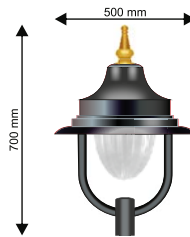

King Postop

Code	Wattage (W)	Colour Temperature	Ingress Protection	Dimension (mm)			
				Diametere	Height	Pole Dia	Pole Hieght
EL040	30W - 50W	3000K - 6500K	IP66	500	700	75	2400/3000/3600

*Pole is optional.