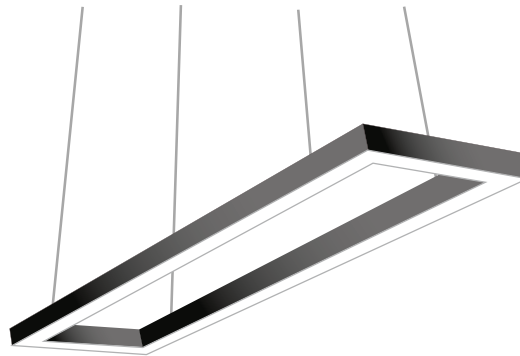

Square Linear Light

Code	Wattage (W)	Colour Temperature	Dimension (mm)	
			Height	Length X Width
EA023	40W	3000K - 6500K	35 / 70	300 x 300
EA024	80W	3000K - 6500K	35 / 70	600 X 600
EA025	120W	3000K - 6500K	35 / 70	1200 X 1200
EA026	240W	3000K - 6500K	35 / 70	1800 X 1800

CUSTOMIZATION ALSO AVAILABLE AS PER YOUR SIZE, DESIGN AND COLOUR