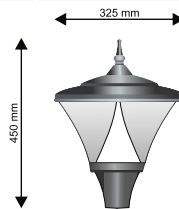

Queen Postop

Code	Wattage (W)	Colour Temperature	Ingress Protection	Dimension (mm)			
				Diametere	Height	Pole Dia	Pole Hieght
EL041	30W - 50W	3000K - 6500K	IP66	325	450	60	2400/3000/3600

*Pole is optional.