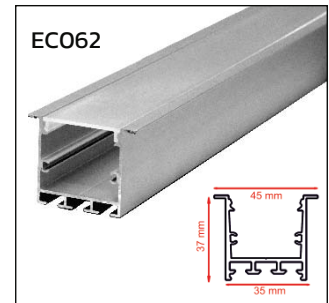

17mm SLIM CONCEALED

5mm SURFACE

5mm CONCEALED

10mm SURFACE

10mm CONCEALED

14mm SURFACE

14mm CONCEALED

25mm SURFACE

25mm CONCEALED

35mm SURFACE

35mm CONCEALED

50mm SURFACE

50mm CONCEALED

16mm CORNER

*Standard Size: 2mtr, Customization also available as per your size

ARCHITECTURAL LIGHTING