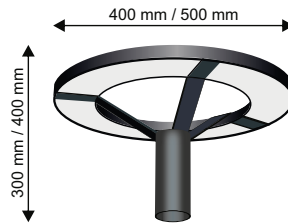

Peak Bollard

Code	Wattage (W)	Colour Temperature	Ingress Protection	Dimension (mm)	
				Diametere	Height
EL035	8W - 15W	3000K - 6500K	IP66	85	300/550/850

Donut Postop

Code	Wattage (W)	Colour Temperature	Ingress Protection	Dimension (mm)			
				Diametere	Height	Pole Dia	Pole Hieght
EL036	50W - 100W	3000K - 6500K	IP66	400/500	300/400	60/75	2400/3000/3600

*Pole is optional.