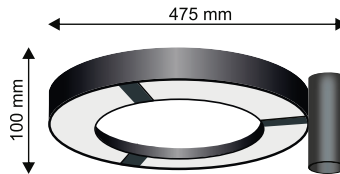

Flag Postop

Code	Wattage (W)	Colour Temperature	Ingress Protection	Dimension (mm)			
				Diametere	Height	Pole Dia	Pole Hieght
EL037	50W - 100W	3000K - 6500K	IP66	475	100	60	2400/3000/3600

*Pole is optional.