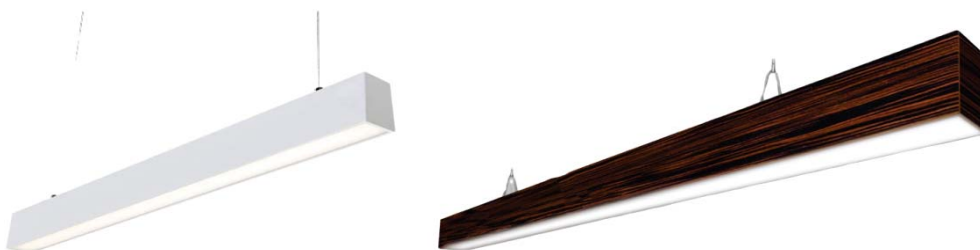

3535 Linear Light

Code	Wattage (W)	Colour Temperature	Dimension (mm)
			Height X Length X Width
EA008	18W	3000K - 6500K	35 X 600 X 35
EA009	36W	3000K - 6500K	35 X 1200 X 35
EA010	72W	3000K - 6500K	35 X 2400 X 35