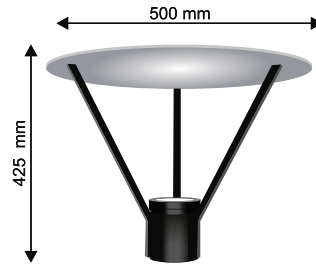

Mashaal Postop

Code	Wattage (W)	Colour Temperature	Ingress Protection	Dimension (mm)			
				Diametere	Height	Pole Dia	Pole Hieght
EL038	30W - 50W	3000K - 6500K	IP66	500	425	75	2400/3000/3600

*Pole is optional.