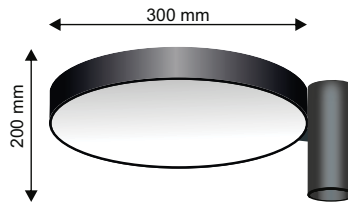

Drum Postop

Code	Wattage (W)	Colour Temperature	Ingress Protection	Dimension (mm)			
				Diametere	Height	Pole Dia	Pole Hieght
EL043	30W - 50W	3000K - 6500K	IP66	300	200	60	2400/3000/3600

*Pole is optional.