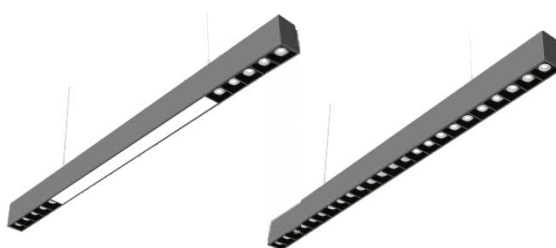

5070 Linear Light

Code	Wattage (W)	Colour Temperature	Dimension (mm)
			Height X Length X Width
EA014	18W	3000K - 6500K	70 X 600 X 50
EA015	36W	3000K - 6500K	70 X 1200 X 50
EA016	72W	3000K - 6500K	70 X 2400 X 50

Lazer Linear Light

Code	Wattage (W)	Colour Temperature	Dimension (mm)
			Height X Length X Width
EA017	20W + 20W	3000K - 6500K	70 X 1200 X 35
EA018	40W + 20W	3000K - 6500K	70 X 1800 X 35
EA019	60W + 20W	3000K - 6500K	70 X 2400 X 35