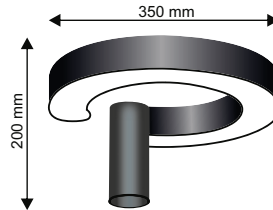

Zero Postop

Code	Wattage (W)	Colour Temperature	Ingress Protection	Dimension (mm)			
				Diametere	Height	Pole Dia	Pole Hieght
EL044	30W - 50W	3000K - 6500K	IP66	350	20	60	2400/3000/3600

*Pole is optional.