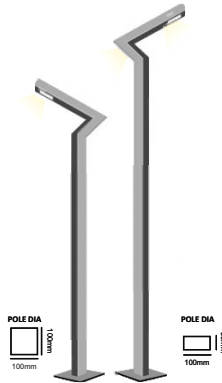

AC Tower Pole

Code	Wattage (W)	Colour Temperature	Ingress Protection	Dimension (mm)	
				Diameter	Pole Height
EL050	24W - 50W	3000K - 6500K	IP66	150 X 100	1800/2400/3000