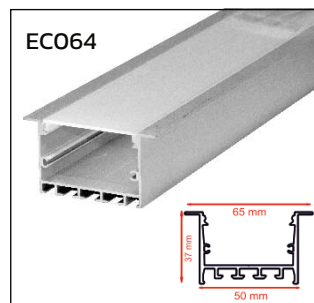

Backlit Panel Light

| Code | Wattage (W) | Colour Temperature | Dimension (mm) | | |
|-------|-------------|--------------------|----------------|------------|--------|
| | | | Cut Out Size | Outer Size | Height |
| EC009 | 6W - 10W | 3000K - 6500K | 95 X 95 | 105 X 105 | 25 |
| EC010 | 12W - 18W | 3000K - 6500K | 130 X 130 | 145 X 145 | 25 |
| EC011 | 20W - 24W | 3000K - 6500K | 157 X 157 | 170 X 170 | 25 |

25mm CONCEALED

35mm SURFACE

35mm CONCEALED

50mm SURFACE

50mm CONCEALED

16mm CORNER

*Standard Size: 2mtr, Customization also available as per your size

ARCHITECTURAL LIGHTING