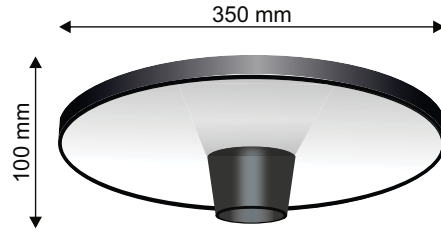

Umbrella Postop

Code	Wattage (W)	Colour Temperature	Ingress Protection	Dimension (mm)			
				Diametere	Height	Pole Dia	Pole Hieght
EL042	30W - 50W	3000K - 6500K	IP66	350	100	60	2400/3000/3600

*Pole is optional.