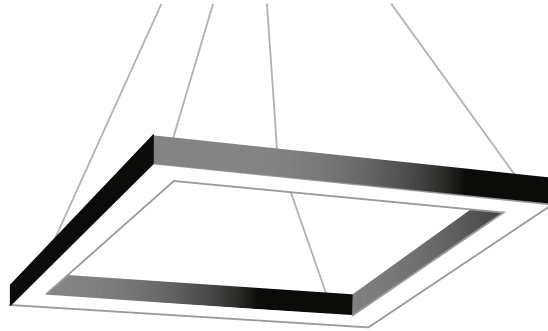

Round Up & Down Linear Light

| Code | Wattage (W) | Colour Temperature | Dimension (mm) |
|-------|----------------|--------------------|----------------|
| | | | Length X Width |
| EA020 | 20W + 10W (Up) | 3000K - 6500K | 600 X 72 |
| EA021 | 40W + 20W (Up) | 3000K - 6500K | 1200 X 72 |
| EA022 | 80W + 40W (Up) | 3000K - 6500K | 2400 X 72 |