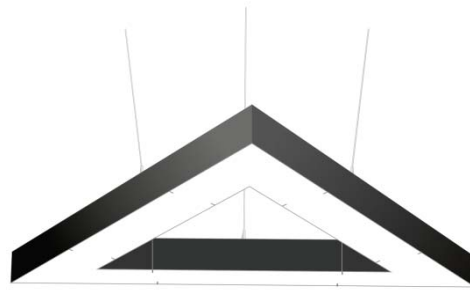

Triangle Linear Light

Code	Wattage (W)	Colour Temperature	Dimension (mm)	
			Diameter	Height X Width
EA043	30W	3000K - 6500K	300	50 x 70
EA044	36W	3000K - 6500K	450	50 x 70
EA045	40W	3000K - 6500K	600	50 x 70
EA046	50W	3000K - 6500K	750	50 x 70
EA047	80W	3000K - 6500K	900	50 x 70
EA048	120W	3000K - 6500K	1200	50 x 70
EA049	150W	3000K - 6500K	1500	50 x 70

CUSTOMIZATION ALSO AVAILABLE AS PER YOUR SIZE, DESIGN AND COLOUR

Hexa Linear Light

Code	Wattage (W)	Colour Temperature	Dimension (mm)	
			Diameter	Height X Width
EA050	30W	3000K - 6500K	300	50 x 70
EA051	36W	3000K - 6500K	450	50 x 70
EA052	40W	3000K - 6500K	600	50 x 70
EA053	50W	3000K - 6500K	750	50 x 70
EA054	80W	3000K - 6500K	900	50 x 70
EA055	120W	3000K - 6500K	1200	50 x 70
EA056	150W	3000K - 6500K	1500	50 x 70

CUSTOMIZATION ALSO AVAILABLE AS PER YOUR SIZE, DESIGN AND COLOUR