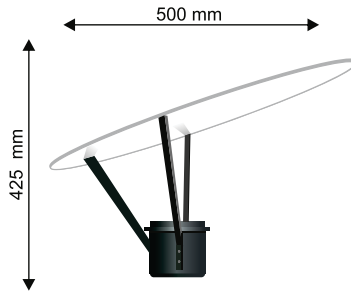

Tilted Postop

Code	Wattage (W)	Colour Temperature	Ingress Protection	Dimension (mm)			
				Diametere	Height	Pole Dia	Pole Hieght
EL039	30W - 50W	3000K - 6500K	IP66	500	425	75	2400/3000/3600

*Pole is optional.