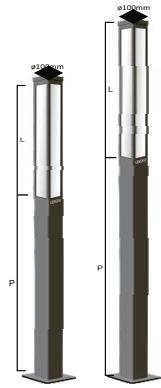

Bamboo Pole

Code	Wattage (W)	Colour Temperature	Ingress Protection	Dimension (mm)		
				Diametere	Acrylic Height(L)	Pole Height(P)
EL046	12W - 36W	3000K - 6500K	IP66	75	300/600/900	1200/1800/2400
EL047	24W - 50W	3000K - 6500K	IP66	100	600/900	1800/2400/3000