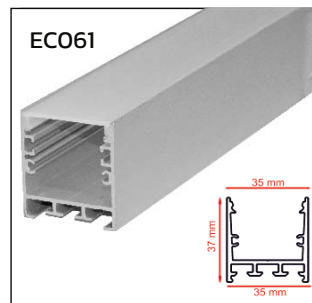

Backlit Panel Light

| Code | Wattage (W) | Colour Temperature | Dimension (mm) | | |
|-------|-------------|--------------------|----------------|------------|--------|
| | | | Cut Out Size | Outer Size | Height |
| EC009 | 6W - 10W | 3000K - 6500K | 95 X 95 | 105 X 105 | 25 |
| EC010 | 12W - 18W | 3000K - 6500K | 130 X 130 | 145 X 145 | 25 |
| EC011 | 20W - 24W | 3000K - 6500K | 157 X 157 | 170 X 170 | 25 |

17mm SLIM CONCEALED

5mm SURFACE

5mm CONCEALED

10mm SURFACE

10mm CONCEALED

14mm SURFACE

14mm CONCEALED

25mm SURFACE

25mm CONCEALED

35mm SURFACE

35mm CONCEALED

50mm SURFACE

50mm CONCEALED

16mm CORNER

*Standard Size: 2mtr, Customization also available as per your size

ARCHITECTURAL LIGHTING