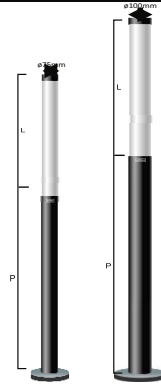

Bamboo Pole

Code	Wattage (W)	Colour Temperature	Ingress Protection	Dimension (mm)		
				Diametere	Acrylic Height(L)	Pole Height(P)
EL046	12W - 36W	3000K - 6500K	IP66	75	300/600/900	1200/1800/2400
EL047	24W - 50W	3000K - 6500K	IP66	100	600/900	1800/2400/3000

Square Pole

Code	Wattage (W)	Colour Temperature	Ingress Protection	Dimension (mm)		
				Diametere	Acrylic Height(L)	Pole Height(P)
EL048	24W - 50W	3000K - 6500K	IP66	100	600/900/1200	1800/2400/3000

Grill Pole

Code	Wattage (W)	Colour Temperature	Ingress Protection	Dimension (mm)	
				Diametere	Pole Height
EL049	24W - 50W	3000K - 6500K	IP66	100	1800/2400/3000