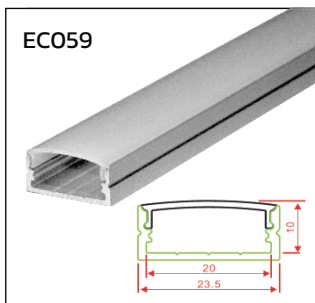

17mm SLIM CONCEALED

5mm SURFACE

5mm CONCEALED

10mm SURFACE

10mm CONCEALED

14mm SURFACE

14mm CONCEALED

25mm SURFACE

25mm CONCEALED

35mm SURFACE

35mm CONCEALED

50mm SURFACE

50mm CONCEALED

16mm CORNER

*Standard Size: 2mtr, Customization also available as per your size

ARCHITECTURAL LIGHTING