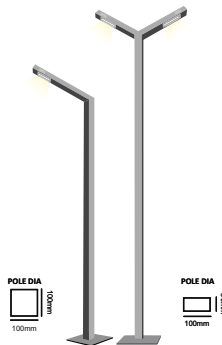

Zigzag Pole

Code	Wattage (W)	Colour Temperature	Ingress Protection	Dimension (mm)	
				Diameters	Pole Height
EL051	50W - 100W	3000K - 6500K	IP66	50 X 100	2400/3000/3600
EL052	50W - 100W	3000K - 6500K	IP66	100 X 100	2400/3000/3600