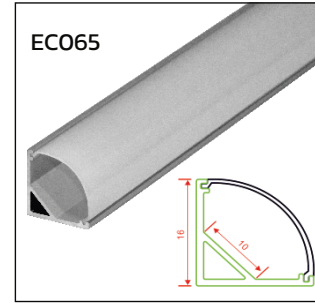

666 COB Spot Light

| Code | Wattage (W) | Colour Temperature | Dimension (mm) | | |
|-------|-------------|--------------------|----------------|------------|--------|
| | | | Cut Out Size | Outer Size | Height |
| EC026 | 6W - 10W | 3000K - 6500K | 56 X 56 | 66 X 66 | 52 |
| EC027 | 12W - 15W | 3000K - 6500K | 72 X 72 | 86 X 86 | 56 |

25mm CONCEALED

35mm SURFACE

35mm CONCEALED

50mm SURFACE

50mm CONCEALED

16mm CORNER

*Standard Size: 2mtr, Customization also available as per your size

ARCHITECTURAL LIGHTING