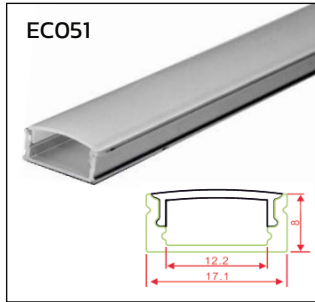

Profile Lighting

17mm SLIM SURFACE