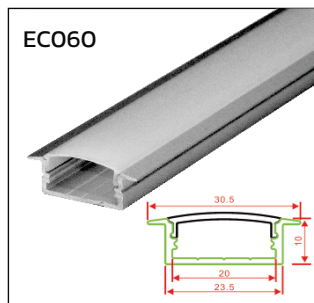

17mm SLIM CONCEALED

5mm SURFACE

5mm CONCEALED

10mm SURFACE

10mm CONCEALED

14mm SURFACE

14mm CONCEALED

25mm SURFACE

25mm CONCEALED

35mm SURFACE

35mm CONCEALED

50mm SURFACE

50mm CONCEALED

16mm CORNER

*Standard Size: 2mtr, Customization also available as per your size

ARCHITECTURAL LIGHTING