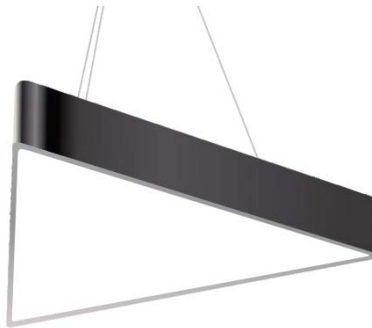

Moon Light

Code	Wattage (W)	Colour Temperature	Dimension (mm)	
			Diameter	Height
EA057	30W	3000K - 6500K	300	50
EA058	36W	3000K - 6500K	450	50
EA059	40W	3000K - 6500K	600	50
EA060	50W	3000K - 6500K	700	75
EA061	80W	3000K - 6500K	900	75
EA062	120W	3000K - 6500K	1200	75